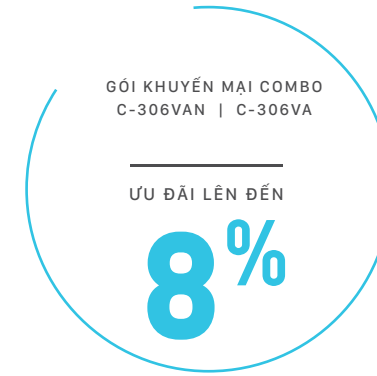

~~9,810,000~~
7,783,000 VNĐ

C-514VAN + L-312VFC + LFV-1402S + BFV-1403S-8C

~~9,920,000~~
7,871,000 VNĐ

TIẾT KIỂM
14%

C-514VAN + L-289V(EC/FC)

~~4,500,000~~
3,860,000 VNĐ

COMBO C-306VA | C-306VAN

C-306VA + L-284V(EC/FC)