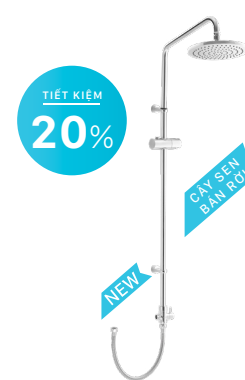

BFV-3413T-8C

~~5,040,000~~
3,528,000 VNĐ

TIẾT KIỂM
20%

BFV-CL2

~~7,940,000~~
6,352,000 VNĐ

TIẾT KIỂM
20%

BFV-CL1

~~5,030,000~~
4,024,000 VNĐ